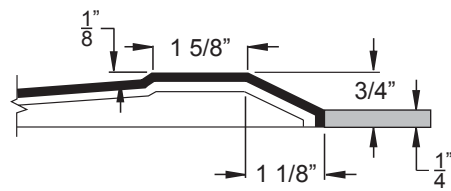

Optional Accessories (Installed at job site)

- Collapsible Water Retainer
- Folding Shower Seat
- Caulkless Drain
- Grab Bars
- Shower Rod and Curtain
- Pressure Balance Valve with hand-held Shower and Slide Bar

THRESHOLD VIEW