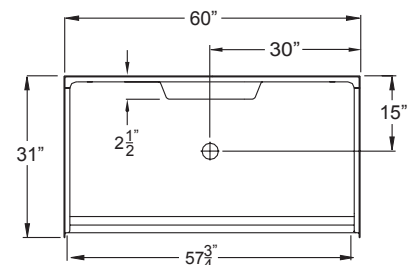

FREEDOM SHOWERS

MODEL: APF6030BF5PC Freedom Accessible Shower

Submittal Data

Product Features

- 60" x 31" x 78"
- 5-piece for remodeling
- 3/4" barrier free threshold
- Self-supporting and pre-leveled shower base eliminates mud setting
- Full fiberglass encapsulated wood backing on walls
- tile pattern easy to clean gelcoat finish
- 3.5" bottom soap ledge depth
- Textured slip-resistant floor
- Center drain location

Code Compliance

- IPC International Plumbing Code
- UPC Uniform Plumbing Code
- ANSI Z124.2 Standards for Plastic Showers
- CSA

Optional Accessories (Installed at job site)

- Collapsible Water Retainer
- Folding Shower Seat
- Caulkless Drain
- Grab Bars
- Shower Rod and Curtain
- Pressure Balance Valve with hand-held Shower and Slide Bar