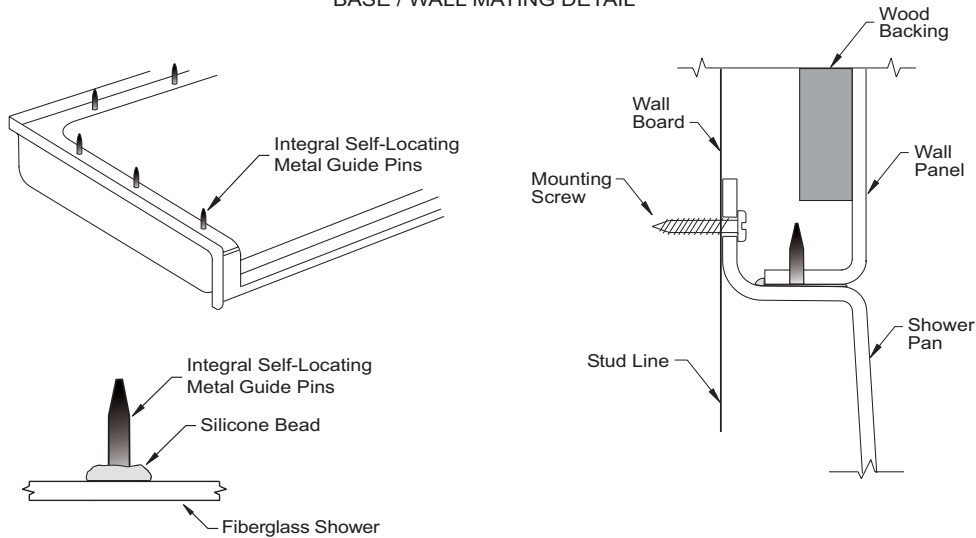

FREEDOM SHOWERS

MODEL: APF6030BF5PC Freedom Accessible Shower Submittal Data - Installation

BASE / WALL MATING DETAIL

A	B	C	D
60 1/4"	30 1/8"	31 1/4"	15"