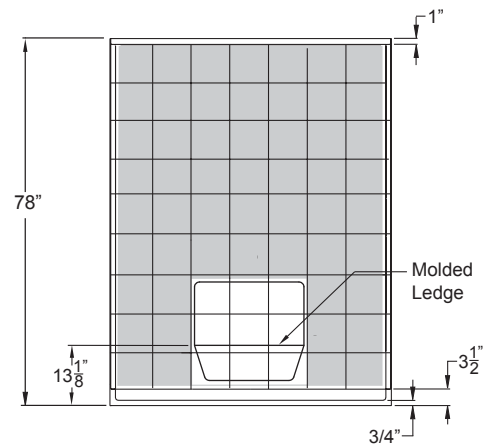

Optional Accessories (Installed at job site)

- Collapsible Water Retainer
- Folding Shower Seat
- Caulkless Drain
- Grab Bars
- Shower Rod and Curtain
- Pressure Balance Valve with hand-held Shower and Slide Bar

THRESHOLD VIEW