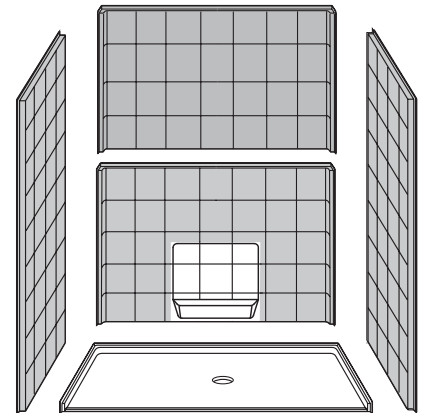

## Freedom Accessible Shower 60" x 31"

Model APF6030BF5PC

60" x 31" x 78"

5-piece for remodeling

3/4" barrier free threshold with pre-leveled and reinforced shower base for easy installation

Molded soap ledge

Durable, luxurious and easy to clean gelcoat fiberglass with 8" tile pattern

Full wood backing in walls offers strength and easy installation of accessories

Accessories available:  
Grab bars, folding shower seat, collapsible water retainer, weighted shower curtain and rod, slide bar with handheld shower, pressure balance valve, caulkless drain

#### Product Features

- 60" x 31" x 78"
- 5-piece for remodeling
- 3/4" barrier free threshold
- Self-supporting and pre-leveled shower base eliminates mud setting
- Full fiberglass encapsulated wood backing on walls
- tile pattern easy to clean gelcoat finish
- 3.5" bottom soap ledge depth
- Textured slip-resistant floor
- Center drain location