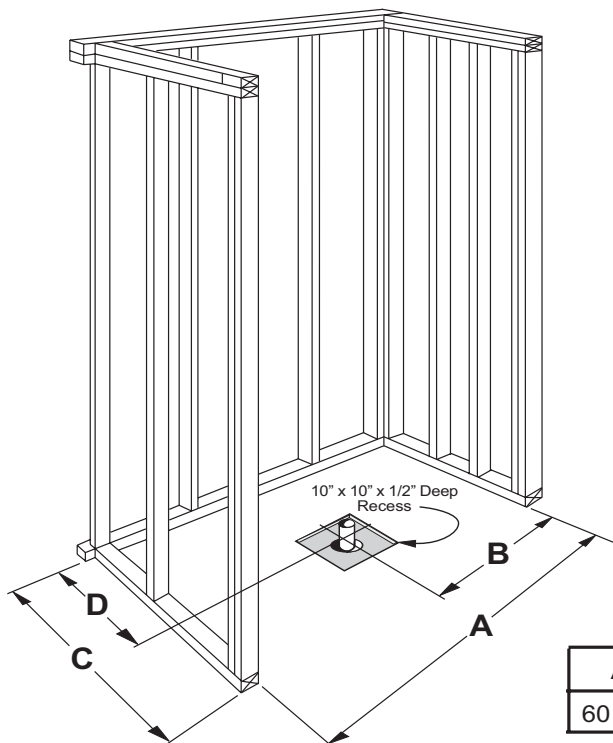

FREEDOM SHOWERS

MODEL: APF6030BF5PC Freedom Accessible Shower Submittal Data - Installation

BASE / WALL MATING DETAIL

A	B	C	D
60 1/4"	30 1/8"	31 1/4"	15"