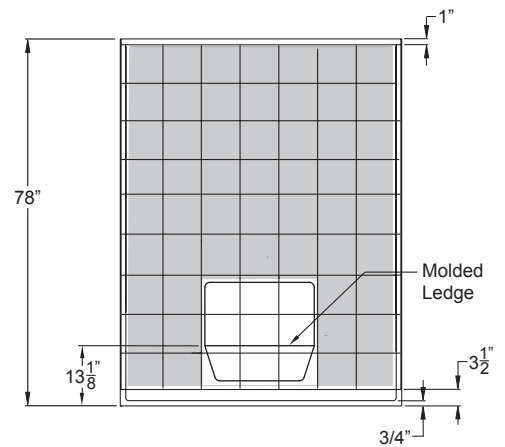

FREEDOM SHOWERS

MODEL: APF6033BF5PC Freedom Accessible Shower

Submittal Data

Product Features

- 60" x 33 3/8" x 78"
- 5-piece for remodeling
- 3/4" barrier free threshold
- Self-supporting and pre-leveled shower base eliminates mud setting
- Fully reinforced backing on walls
- tile pattern easy to clean applied acrylic
- 3.5" bottom soap ledge depth
- Textured slip-resistant floor
- Center drain location

Code Compliance

- IPC International Plumbing Code
- UPC Uniform Plumbing Code
- ANSI Z124.2 Standards for Plastic Showers
- CSA Canadian Standards Association

Optional Accessories (Installed at job site)

- Collapsible Water Retainer
- Folding Shower Seat
- Caulkless Drain
- Grab Bars
- Shower Rod and Curtain
- Pressure Balance Valve with hand-held Shower and Slide Bar

THRESHOLD VIEW