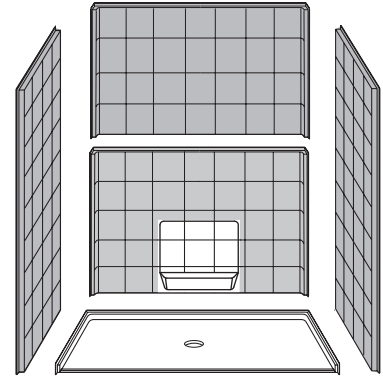

Freedom Accessible Shower 60" x 33"

Model APF6033BF5PC

60" x 33 3/8" x 78"

5-piece for remodeling

3/4" barrier free threshold with pre-leveled and reinforced shower base for easy installation

Molded soap ledge

Submittal Data

Product Features

- 60" x 33 3/8" x 78"
- 5-piece for remodeling
- 3/4" barrier free threshold
- Self-supporting and pre-leveled shower base eliminates mud setting
- Fully reinforced backing on walls
- tile pattern easy to clean applied acrylic
- 3.5" bottom soap ledge depth
- Textured slip-resistant floor
- Center drain location

- Collapsible Water Retainer
- Folding Shower Seat
- Caulkless Drain
- Grab Bars
- Shower Rod and Curtain
- Pressure Balance Valve with hand-held Shower and Slide Bar

THRESHOLD VIEW

FREEDOM SHOWERS

MODEL: APF6033BF5PC Freedom Accessible Shower Submittal Data - Installation