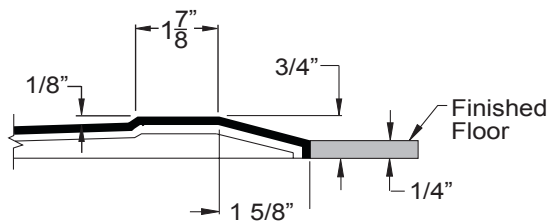

FREEDOM SHOWERS

MODEL: APF6033BF5PC Freedom Accessible Shower

Submittal Data

Product Features

- 60" x 33 3/8" x 78"
- 5-piece for remodeling
- 3/4" barrier free threshold
- Self-supporting and pre-leveled shower base eliminates mud setting
- Fully reinforced backing on walls
- tile pattern easy to clean applied acrylic
- 3.5" bottom soap ledge depth
- Textured slip-resistant floor
- Center drain location

Code Compliance

- IPC International Plumbing Code
- UPC Uniform Plumbing Code
- ANSI Z124.2 Standards for Plastic Showers
- CSA Canadian Standards Association

Optional Accessories (Installed at job site)

- Collapsible Water Retainer
- Folding Shower Seat
- Caulkless Drain
- Grab Bars
- Shower Rod and Curtain
- Pressure Balance Valve with hand-held Shower and Slide Bar

THRESHOLD VIEW