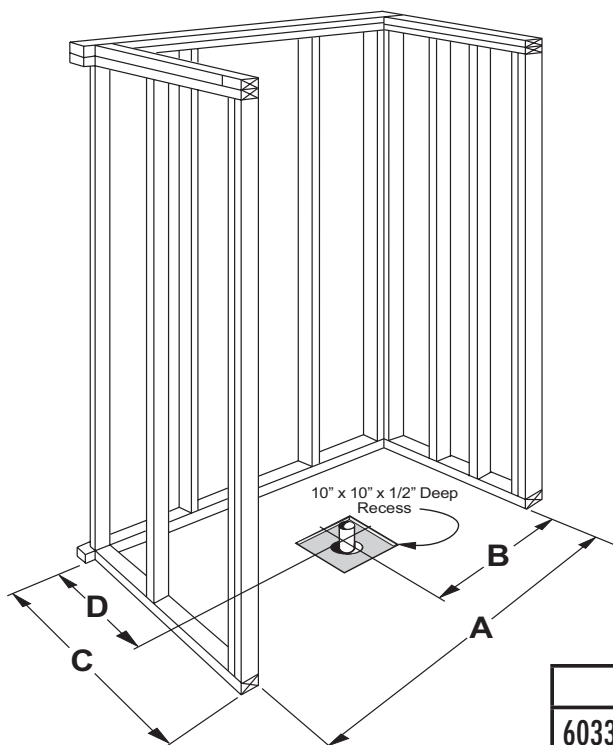

Freedom Accessible Shower 60" x 33"

Model APF6033BF5PC

60" x 33 3/8" x 78"

5-piece for remodeling

3/4" barrier free threshold with pre-leveled and reinforced shower base for easy installation

Molded soap ledge

Submittal Data

Product Features

- 60" x 33 3/8" x 78"
- 5-piece for remodeling
- 3/4" barrier free threshold
- Self-supporting and pre-leveled shower base eliminates mud setting
- Fully reinforced backing on walls
- tile pattern easy to clean applied acrylic
- 3.5" bottom soap ledge depth
- Textured slip-resistant floor
- Center drain location

- Collapsible Water Retainer
- Folding Shower Seat
- Caulkless Drain
- Grab Bars
- Shower Rod and Curtain
- Pressure Balance Valve with hand-held Shower and Slide Bar

THRESHOLD VIEW

FREEDOM SHOWERS

MODEL: APF6033BF5PC Freedom Accessible Shower Submittal Data - Installation

BASE / WALL MATING DETAIL

	A	B	C	D
6033 5P	60"	30"	33 3/8"	15 1/2"