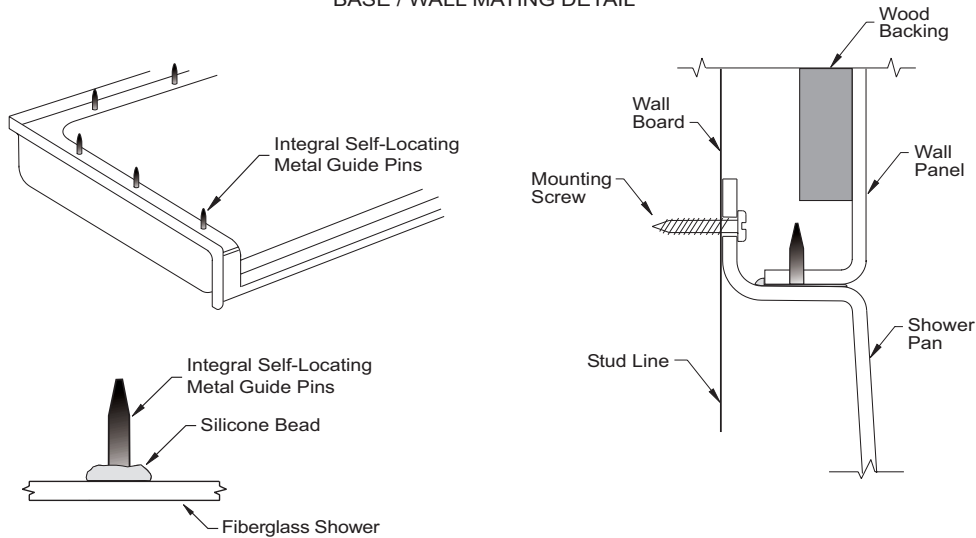

Submittal Data

Product Features

- 60" x 33 3/8" x 78"
- 5-piece for remodeling
- 3/4" barrier free threshold
- Self-supporting and pre-leveled shower base eliminates mud setting
- Fully reinforced backing on walls
- tile pattern easy to clean applied acrylic
- 3.5" bottom soap ledge depth
- Textured slip-resistant floor
- Center drain location

Code Compliance

- IPC International Plumbing Code
- UPC Uniform Plumbing Code
- ANSI Z124.2 Standards for Plastic Showers
- CSA Canadian Standards Association

Optional Accessories (Installed at job site)

- Collapsible Water Retainer
- Folding Shower Seat
- Caulkless Drain
- Grab Bars
- Shower Rod and Curtain
- Pressure Balance Valve with hand-held Shower and Slide Bar

THRESHOLD VIEW

FREEDOM SHOWERS

MODEL: APF6033BF5PC Freedom Accessible Shower Submittal Data - Installation

BASE / WALL MATING DETAIL

	A	B	C	D
6033 5P	60"	30"	33 3/8"	15 1/2"