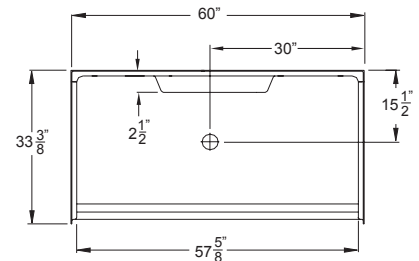

FREEDOM SHOWERS

MODEL: APF6033BF5PC Freedom Accessible Shower

Submittal Data

Product Features

- 60" x 33 3/8" x 78"
- 5-piece for remodeling
- 3/4" barrier free threshold
- Self-supporting and pre-leveled shower base eliminates mud setting
- Fully reinforced backing on walls
- tile pattern easy to clean applied acrylic
- 3.5" bottom soap ledge depth
- Textured slip-resistant floor
- Center drain location

Code Compliance

- IPC International Plumbing Code
- UPC Uniform Plumbing Code
- ANSI Z124.2 Standards for Plastic Showers
- CSA Canadian Standards Association

Optional Accessories (Installed at job site)

- Collapsible Water Retainer
- Folding Shower Seat
- Caulkless Drain
- Grab Bars
- Shower Rod and Curtain
- Pressure Balance Valve with hand-held Shower and Slide Bar

THRESHOLD VIEW