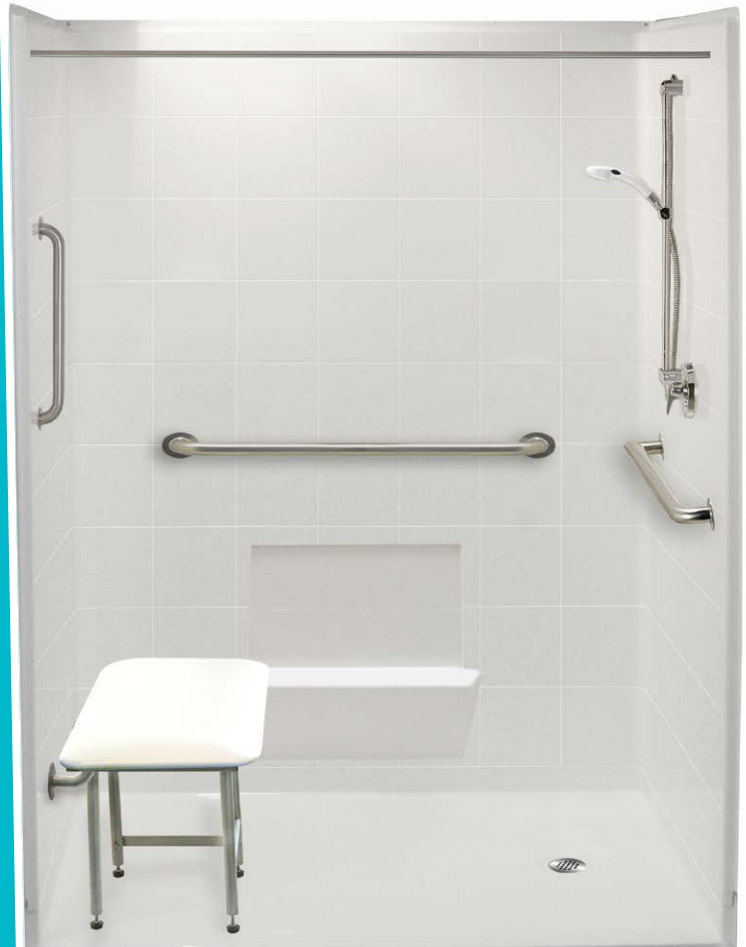

ACCESSIBILITY **AP** PROFESSIONALS

FREE **OM** Showers

Freedom Accessible Showers allow the easiest access into the shower with a barrier free threshold. This makes entering the shower safer for anyone, even if they are using a wheelchair or walker. For worry-free residential renovations, our multi-piece shower units with pre-levelled bases will be simple and quick to install.

Features:

- Barrier free threshold
- Durable, easy to clean gelcoat fiberglass
- Luxurious tile look in white, bone or biscuit
- Full wood backing in the walls offers strength and easy installation of accessories
- Pre-levelled self-sustaining base
- 30 year manufacturers warranty

Available Accessories Include:

- Grab bars standard or designer series
- Wall mounted, folding shower seat
- Collapsible water retainer
- Weighted shower curtain and rod
- Handheld shower kit with glide bar
- Pressure balance mixing valve
- Caukless drain
- Towel bars with integral grab bars
- Side of toilet rails

Freedom Accessible Shower sizes available:

- 48" x 37" Model APF4836BF4P, 4 piece, center drain
- 50" x 50" Model APF5050BF5P, 5 piece, center drain (VA approved)
- 54" x 31" Model APF5430BF5P, 5 piece, left or right drain
- 54" x 36 7/8" Model APF5436BF5P, 5 piece, left or right drain
- 60" x 31" Model APF6030BF5P, 5 piece, left, right, or center drain
- 60" x 33 3/8" Model APF6033BF5P, 5 piece, left, right, or center drain
- 60" x 37" Model APF6036BF5P, 5 piece, left, right or center drain
- 60" x 49" Model APF6048BF5P, 5 piece, center drain
- 60" x 61" Model APF6060BF5P, 5 piece, center drain
- 61" x 61" Model APF6060BF3P, 3 piece corner unit, center drain