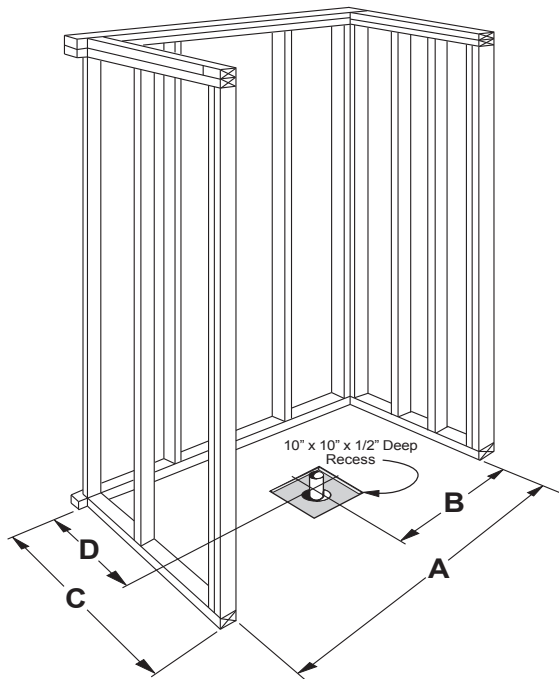

Freedom ADA Roll-In Shower 64" x 35"

Model APF6037BF3P

64" x 35" x 74 1/2"

Three Piece Shower

1 1/4" barrier free threshold with pre-leveled and reinforced shower base for easy installation

Textured Floor

Durable, luxurious and easy to clean applied acrylic

Shower is ADA compliant when installed with available ADAAG accessories.

Lifetime Manufacturer's Limited Warranty

FREEDOM SHOWERS

MODEL: APF6037BF3P Freedom Roll-In Shower

Submittal Data

Product Features

- 64" x 35" x 74.5"
- Three piece shower
- 1 1/4" barrier free threshold
- Self-supporting and pre-leveled shower base eliminates mud setting
- Fully reinforced backing on walls
- Smooth wall easy to clean applied acrylic
- Textured slip-resistant floor
- Center drain location

- Collapsible Water Retainer
- Drain
- Shower Curtain

FREEDOM SHOWERS

MODEL: APF6037BF3P Freedom Roll-In Shower Submittal Data - Installation

	A	B	C	D
6037BF3P	64 1/4"	32 1/8"	35"	26 1/2"

DETAIL OF DRAIN CORE AREA

4" To 6" Diameter Drain Core
Through Slab.

10" Diameter x 1/2" Deep
Recess Around Core