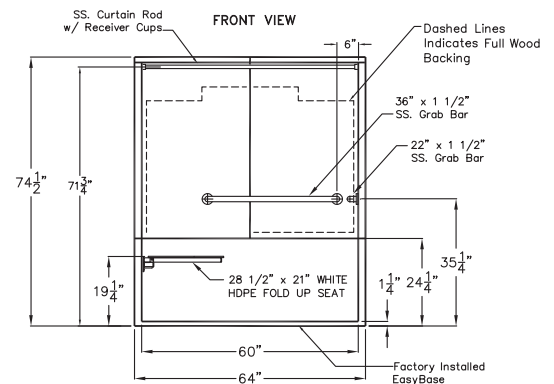

- Collapsible Water Retainer
- Drain
- Shower Curtain

FREEDOM SHOWERS

MODEL: APF6037BF3P Freedom Roll-In Shower Submittal Data - Installation

	A	B	C	D
6037BF3P	64 1/4"	32 1/8"	35"	26 1/2"

DETAIL OF DRAIN CORE AREA

4" To 6" Diameter Drain Core
Through Slab.

10" Diameter x 1/2" Deep
Recess Around Core