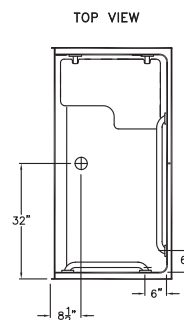

Shower is ADA compliant when installed with available ADAAG accessories.

Lifetime Manufacturer's Limited Warranty

FREEDOM SHOWERS

MODEL: APF6037BF3P Freedom Roll-In Shower

Submittal Data

Product Features

- 64" x 35" x 74.5"
- Three piece shower
- 1 1/4" barrier free threshold
- Self-supporting and pre-leveled shower base eliminates mud setting
- Fully reinforced backing on walls
- Smooth wall easy to clean applied acrylic
- Textured slip-resistant floor
- Center drain location

- Collapsible Water Retainer
- Drain
- Shower Curtain

FREEDOM SHOWERS

MODEL: APF6037BF3P Freedom Roll-In Shower Submittal Data - Installation

	A	B	C	D
6037BF3P	64 1/4"	32 1/8"	35"	26 1/2"

DETAIL OF DRAIN CORE AREA

4" To 6" Diameter Drain Core
Through Slab.

10" Diameter x 1/2" Deep
Recess Around Core