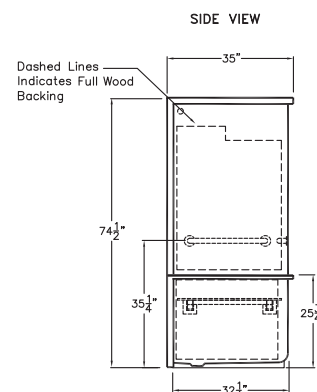

Shower is ADA compliant when installed with available ADAAG accessories.

Lifetime Manufacturer's Limited Warranty

FREEDOM SHOWERS

MODEL: APF6037BF3P Freedom Roll-In Shower

Submittal Data

Product Features

- 64" x 35" x 74.5"
- Three piece shower
- 1 1/4" barrier free threshold
- Self-supporting and pre-leveled shower base eliminates mud setting
- Fully reinforced backing on walls
- Smooth wall easy to clean applied acrylic
- Textured slip-resistant floor
- Center drain location

- Collapsible Water Retainer
- Drain
- Shower Curtain

FREEDOM SHOWERS

MODEL: APF6037BF3P Freedom Roll-In Shower Submittal Data - Installation

	A	B	C	D
6037BF3P	64 1/4"	32 1/8"	35"	26 1/2"

DETAIL OF DRAIN CORE AREA

4" To 6" Diameter Drain Core
Through Slab.

10" Diameter x 1/2" Deep
Recess Around Core