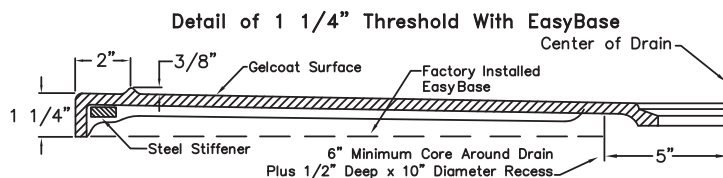

Code Compliance

- ADAAG
- ADA
- HUD
- ANSI/MN

Optional Accessories (factory installed)

- Grab bars
- Folding shower bench
- Curtain rod
- Slide bar with hand held shower and valve

Optional Accessories (Installed at job site)

- Collapsible Water Retainer
- Drain
- Shower Curtain

FREEDOM SHOWERS

MODEL: APF6037BF3P Freedom Roll-In Shower Submittal Data - Installation

	A	B	C	D
6037BF3P	64 1/4"	32 1/8"	35"	26 1/2"

DETAIL OF DRAIN CORE AREA

4" To 6" Diameter Drain Core
Through Slab.

10" Diameter x 1/2" Deep
Recess Around Core