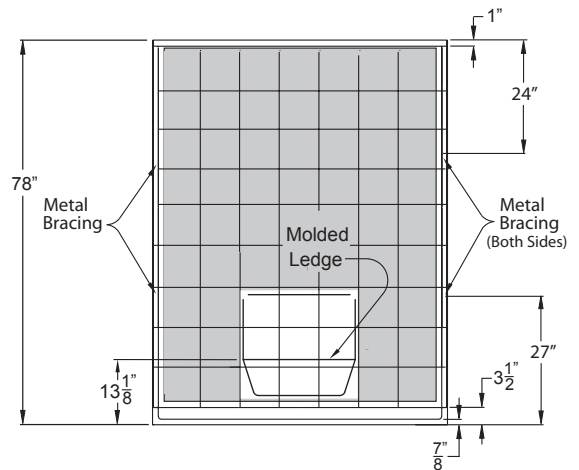

Freedom Accessible Shower 60" x 49"

Model APF6048BF5P

60" x 49" x 78"

5-piece for remodeling

7/8" barrier free threshold with pre-leveled and reinforced shower base for easy installation

Molded soap ledge

Durable, luxurious and easy to clean applied acrylic with 8" tile pattern

Submittal Data

Product Features

- 60" x 49" x 78"
- 5-piece for remodeling
- 7/8" barrier free threshold
- Self-supporting and pre-leveled shower base eliminates mud setting
- Fully reinforced backing on walls
- Metal bracing
- 8" Tile pattern easy to clean applied acrylic
- 3.5" bottom soap ledge depth
- Textured slip-resistant floor
- Center drain location

Code Compliance

- IPC International Plumbing Code
- UPC Uniform Plumbing Code
- ANSI Z124.2 Standards for Plastic Showers
- CSA

Optional Accessories (Installed at job site)

- Collapsible Water Retainer
- Folding Shower Seat
- Caulkless Drain
- Grab Bars
- Shower Rod and Curtain
- Pressure Balance Valve with hand-held Shower and Slide Bar