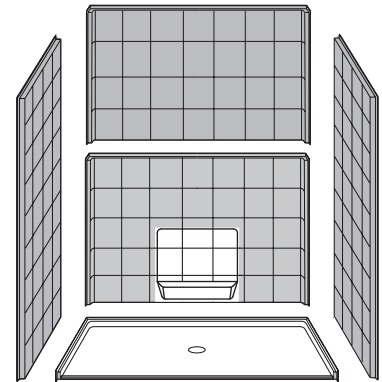

Freedom Accessible Shower 60" x 49"

Model APF6048BF5P

60" x 49" x 78"

5-piece for remodeling

7/8" barrier free threshold with pre-leveled and reinforced shower base for easy installation

Molded soap ledge

Durable, luxurious and easy to clean applied acrylic with 8" tile pattern

Fully reinforced backing in walls and metal bracing offers strength and easy installation of accessories

Accessories available:
Grab bars, folding shower seat, collapsible water retainer, weighted shower curtain and rod, slide bar with handheld shower, pressure balance valve, caulkless drain

- Shower shown with available accessories
- Shower stall comes standard in white
- Other wall configurations available
- Made in America
- Lifetime Limited Warranty

FREEDOM SHOWERS

MODEL: APF6048BF5P Freedom Accessible Shower

Submittal Data

Product Features

- 60" x 49" x 78"
- 5-piece for remodeling
- 7/8" barrier free threshold
- Self-supporting and pre-leveled shower base eliminates mud setting
- Fully reinforced backing on walls
- Metal bracing
- 8" Tile pattern easy to clean applied acrylic
- 3.5" bottom soap ledge depth
- Textured slip-resistant floor
- Center drain location