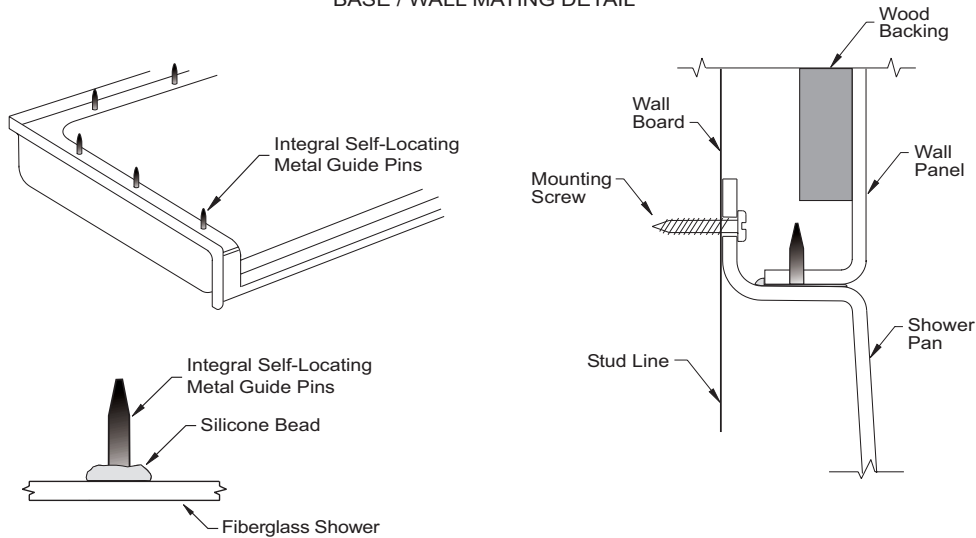

Fully reinforced backing in walls and metal bracing offers strength and easy installation of accessories

Accessories available:
Grab bars, folding shower seat, collapsible water retainer, weighted shower curtain and rod, slide bar with handheld shower, pressure balance valve, caulkless drain

Submittal Data

Product Features

- 60" x 49" x 78"
- 5-piece for remodeling
- 7/8" barrier free threshold
- Self-supporting and pre-leveled shower base eliminates mud setting
- Fully reinforced backing on walls
- Metal bracing
- 8" Tile pattern easy to clean applied acrylic
- 3.5" bottom soap ledge depth
- Textured slip-resistant floor
- Center drain location

Code Compliance

- IPC International Plumbing Code
- UPC Uniform Plumbing Code
- ANSI Z124.2 Standards for Plastic Showers
- CSA

Optional Accessories (Installed at job site)

- Collapsible Water Retainer
- Folding Shower Seat
- Caulkless Drain
- Grab Bars
- Shower Rod and Curtain
- Pressure Balance Valve with hand-held Shower and Slide Bar

THRESHOLD VIEW

FREEDOM SHOWERS

MODEL: APF6048BF5P Freedom Accessible Shower Submittal Data - Installation

BASE / WALL MATING DETAIL

	A	B	C	D
6048 5P	60 1/4"	30 1/8"	49 1/4"	24 1/8"