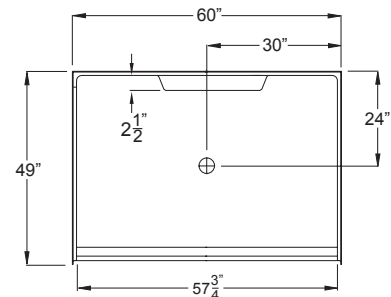

Freedom Accessible Shower 60" x 49"

Model APF6048BF5P

60" x 49" x 78"

5-piece for remodeling

7/8" barrier free threshold with pre-leveled and reinforced shower base for easy installation

Molded soap ledge

Durable, luxurious and easy to clean applied acrylic with 8" tile pattern

Submittal Data

Product Features

- 60" x 49" x 78"
- 5-piece for remodeling
- 7/8" barrier free threshold
- Self-supporting and pre-leveled shower base eliminates mud setting
- Fully reinforced backing on walls
- Metal bracing
- 8" Tile pattern easy to clean applied acrylic
- 3.5" bottom soap ledge depth
- Textured slip-resistant floor
- Center drain location

THRESHOLD VIEW

FREEDOM SHOWERS

MODEL: APF6048BF5P Freedom Accessible Shower Submittal Data - Installation

BASE / WALL MATING DETAIL

	A	B	C	D
6048 5P	60 1/4"	30 1/8"	49 1/4"	24 1/8"