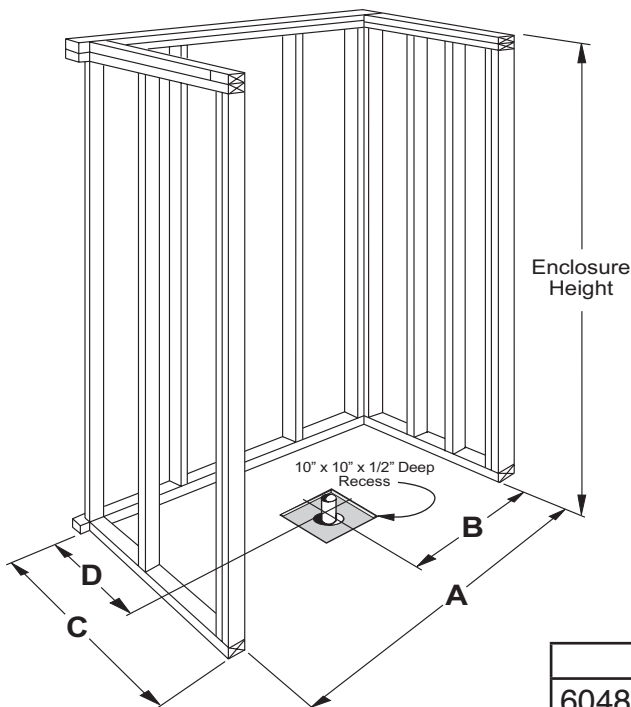

Freedom Accessible Shower 60" x 49"

Model APF6048BF5P

60" x 49" x 78"

5-piece for remodeling

7/8" barrier free threshold with pre-leveled and reinforced shower base for easy installation

Molded soap ledge

Durable, luxurious and easy to clean applied acrylic with 8" tile pattern

Submittal Data

Product Features

- 60" x 49" x 78"
- 5-piece for remodeling
- 7/8" barrier free threshold
- Self-supporting and pre-leveled shower base eliminates mud setting
- Fully reinforced backing on walls
- Metal bracing
- 8" Tile pattern easy to clean applied acrylic
- 3.5" bottom soap ledge depth
- Textured slip-resistant floor
- Center drain location

Code Compliance

- IPC International Plumbing Code
- UPC Uniform Plumbing Code
- ANSI Z124.2 Standards for Plastic Showers
- CSA

Optional Accessories (Installed at job site)

- Collapsible Water Retainer
- Folding Shower Seat
- Caulkless Drain
- Grab Bars
- Shower Rod and Curtain
- Pressure Balance Valve with hand-held Shower and Slide Bar

THRESHOLD VIEW

FREEDOM SHOWERS

MODEL: APF6048BF5P Freedom Accessible Shower Submittal Data - Installation

BASE / WALL MATING DETAIL

	A	B	C	D
6048 5P	60 1/4"	30 1/8"	49 1/4"	24 1/8"