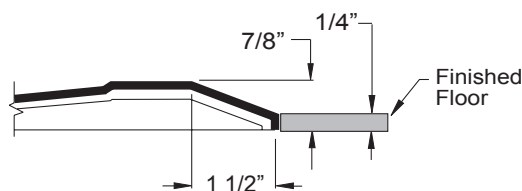

Optional Accessories (Installed at job site)

- Collapsible Water Retainer
- Folding Shower Seat
- Caulkless Drain
- Grab Bars
- Shower Rod and Curtain
- Pressure Balance Valve with hand-held Shower and Slide Bar

THRESHOLD VIEW