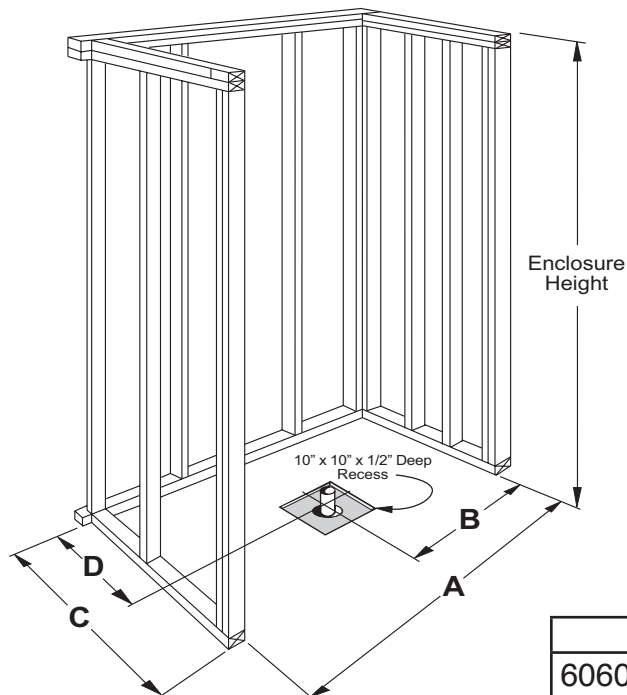

FREEDOM SHOWERS

MODEL: APF6060BF5P Freedom Accessible Shower Submittal Data - Installation

BASE / WALL MATING DETAIL

	A	B	C	D
6060 5P	60 1/4"	30 1/8"	61 1/4"	30 1/8"