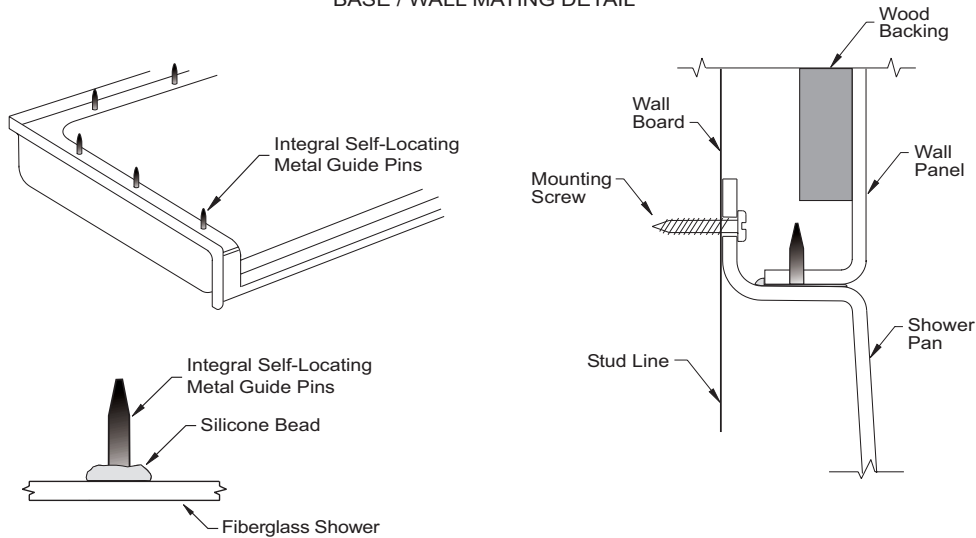

Freedom Accessible Shower 60" x 61"

Model APF6060BF5P

60" x 61" x 78"

5-piece for remodeling

1 1/8" barrier free threshold with pre-leveled and reinforced shower base for easy installation

Molded soap ledge

Durable, luxurious and easy to clean applied acrylic with 8" tile pattern

Fully reinforced backing in walls and metal bracing offers strength and easy installation of accessories

Accessories available:
Grab bars, folding shower seat, collapsible water retainer, weighted shower curtain and rod, slide bar with handheld shower, pressure balance valve, caulkless drain

- Shower shown with available accessories
- Shower stall comes standard in white
- Other wall configurations available
- Lifetime Limited Warranty

FREEDOM SHOWERS

MODEL: APF6060BF5P Freedom Accessible Shower Submittal Data - Installation

BASE / WALL MATING DETAIL

	A	B	C	D
6060 5P	60 1/4"	30 1/8"	61 1/4"	30 1/8"