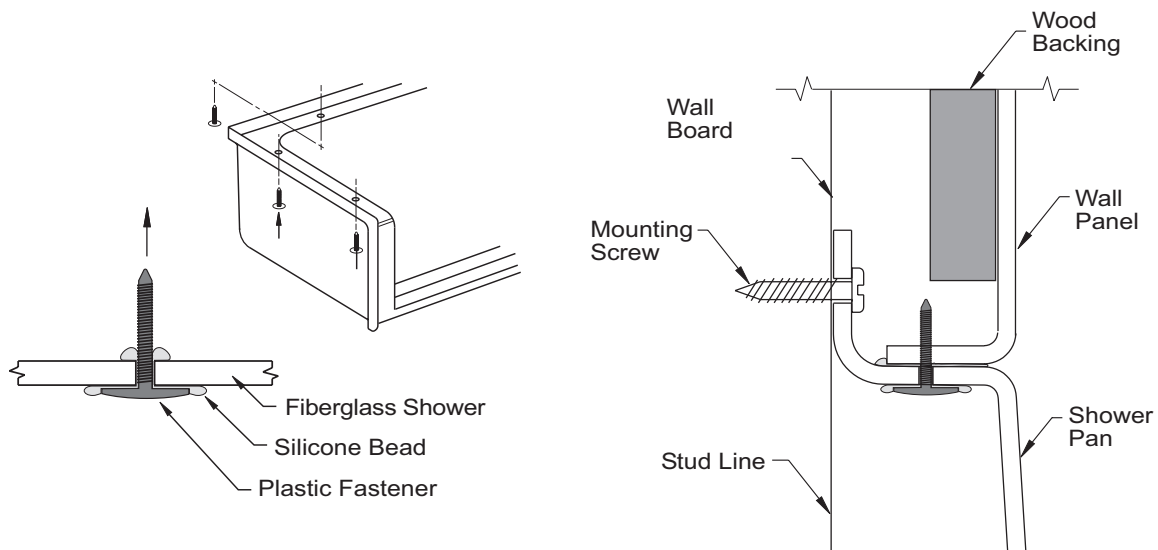

FREEDOM SHOWERS

MODEL: APFXST6030BFKD1 Freedom Accessible Shower Submittal Data - Installation

BASE / WALL MATING DETAIL

	A	B	C	D
6030 KD	60 1/4"	8 1/2"	31"	15"