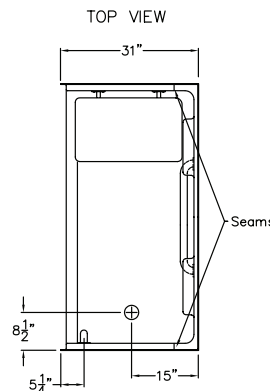

FREEDOM SHOWERS

MODEL: APFXST6030BFKD1 Freedom Accessible Shower

Submittal Data

Product Features

- 60" x 31" x 82"
- 4-piece for remodeling
- 1" threshold
- Self-supporting shower base eliminates mud setting
- Full fiberglass encapsulated wood backing on walls
- Tile pattern easy to clean gelcoat finish
- 2 molded soap ledges
- Textured slip-resistant floor
- Left or Right drain location

Code Compliance

- IPC International Plumbing Code
- UPC Uniform Plumbing Code
- ANSI Z124.2 Standards for Plastic Showers
- CSA

Optional Accessories (Installed at job site or at factory)

- Collapsible Water Retainer
- Folding Shower Seat
- Caulkless Drain
- Grab Bars
- Shower Rod and Curtain
- Pressure Balance Valve with hand-held Shower and Slide Bar

Made in America