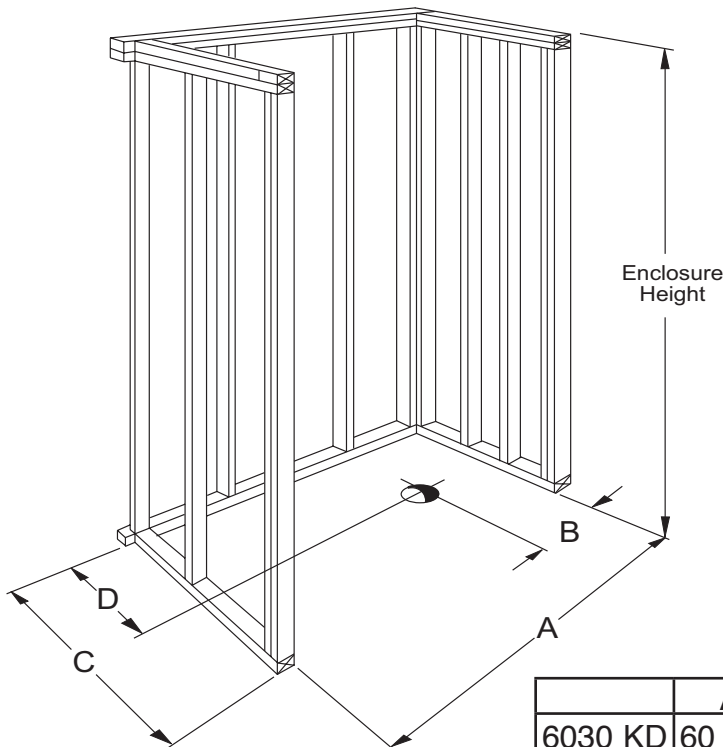

FREEDOM SHOWERS

Freedom Accessible Shower 60" x 31"

Model
APFXST6030BFKD1

60" x 31" x 82"

4-piece for remodeling

1" barrier free threshold
reinforced shower base for
easy installation

2 molded soap ledges

Durable, luxurious and
easy to clean gelcoat
fiberglass with 6" tile
pattern

- 60" x 31" x 82"
- 4-piece for remodeling
- 1" threshold
- Self-supporting shower base eliminates mud setting
- Full fiberglass encapsulated wood backing on walls
- Tile pattern easy to clean gelcoat finish
- 2 molded soap ledges
- Textured slip-resistant floor
- Left or Right drain location

Code Compliance

- IPC International Plumbing Code
- UPC Uniform Plumbing Code
- ANSI Z124.2 Standards for Plastic Showers
- CSA

Optional Accessories (Installed at job site or at factory)

- Collapsible Water Retainer
- Folding Shower Seat
- Caulkless Drain
- Grab Bars
- Shower Rod and Curtain
- Pressure Balance Valve with hand-held Shower and Slide Bar

Made in America

FREEDOM SHOWERS

MODEL: APFXST6030BFKD1 Freedom Accessible Shower Submittal Data - Installation

BASE / WALL MATING DETAIL

	A	B	C	D
6030 KD	60 1/4"	8 1/2"	31"	15"