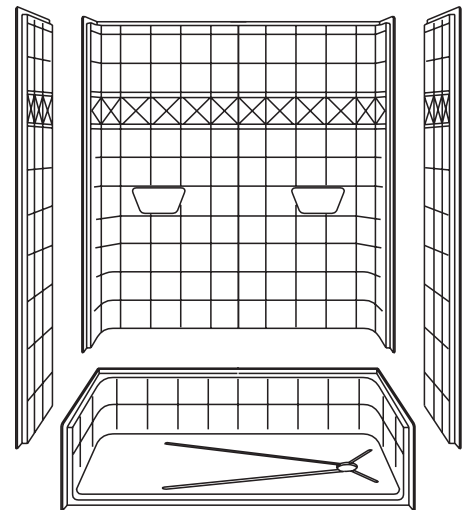

FREEDOM SHOWERS

MODEL: APFXST6030BFKD1 Freedom Accessible Shower

Submittal Data

Product Features

- 60" x 31" x 82"
- 4-piece for remodeling
- 1" threshold
- Self-supporting shower base eliminates mud setting
- Full fiberglass encapsulated wood backing on walls
- Tile pattern easy to clean gelcoat finish
- 2 molded soap ledges
- Textured slip-resistant floor
- Left or Right drain location

Code Compliance

- IPC International Plumbing Code
- UPC Uniform Plumbing Code
- ANSI Z124.2 Standards for Plastic Showers
- CSA

Optional Accessories (Installed at job site or at factory)

- Collapsible Water Retainer
- Folding Shower Seat
- Caulkless Drain
- Grab Bars
- Shower Rod and Curtain
- Pressure Balance Valve with hand-held Shower and Slide Bar

Made in America