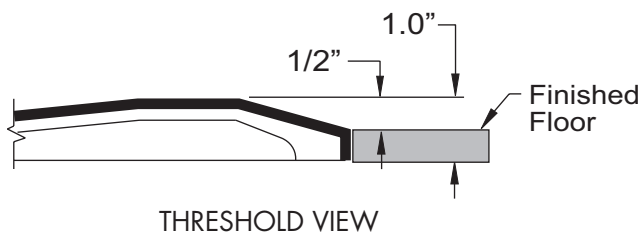

FREEDOM SHOWERS

MODEL: APFXST6030BFKD1 Freedom Accessible Shower

Submittal Data

Product Features

- 60" x 31" x 82"
- 4-piece for remodeling
- 1" threshold
- Self-supporting shower base eliminates mud setting
- Full fiberglass encapsulated wood backing on walls
- Tile pattern easy to clean gelcoat finish
- 2 molded soap ledges
- Textured slip-resistant floor
- Left or Right drain location

Code Compliance

- IPC International Plumbing Code
- UPC Uniform Plumbing Code
- ANSI Z124.2 Standards for Plastic Showers
- CSA

Optional Accessories (Installed at job site or at factory)

- Collapsible Water Retainer
- Folding Shower Seat
- Caulkless Drain
- Grab Bars
- Shower Rod and Curtain
- Pressure Balance Valve with hand-held Shower and Slide Bar

Made in America