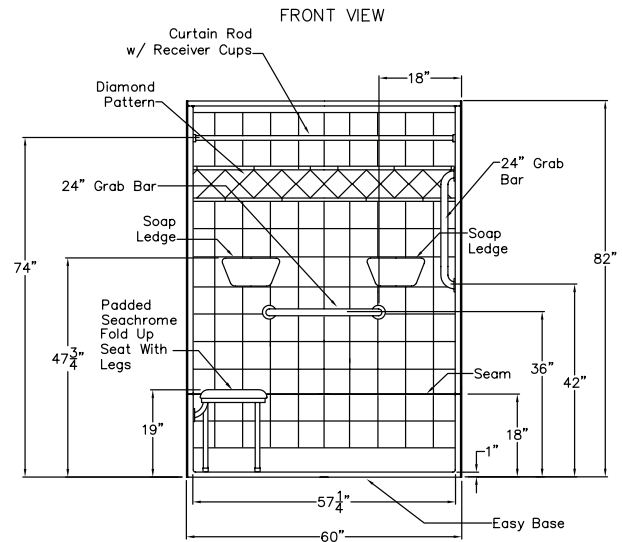

FREEDOM SHOWERS

MODEL: APFXST6030BFKD1 Freedom Accessible Shower

Submittal Data

Product Features

- 60" x 31" x 82"
- 4-piece for remodeling
- 1" threshold
- Self-supporting shower base eliminates mud setting
- Full fiberglass encapsulated wood backing on walls
- Tile pattern easy to clean gelcoat finish
- 2 molded soap ledges
- Textured slip-resistant floor
- Left or Right drain location

Code Compliance

- IPC International Plumbing Code
- UPC Uniform Plumbing Code
- ANSI Z124.2 Standards for Plastic Showers
- CSA

Optional Accessories (Installed at job site or at factory)

- Collapsible Water Retainer
- Folding Shower Seat
- Caulkless Drain
- Grab Bars
- Shower Rod and Curtain
- Pressure Balance Valve with hand-held Shower and Slide Bar

Made in America